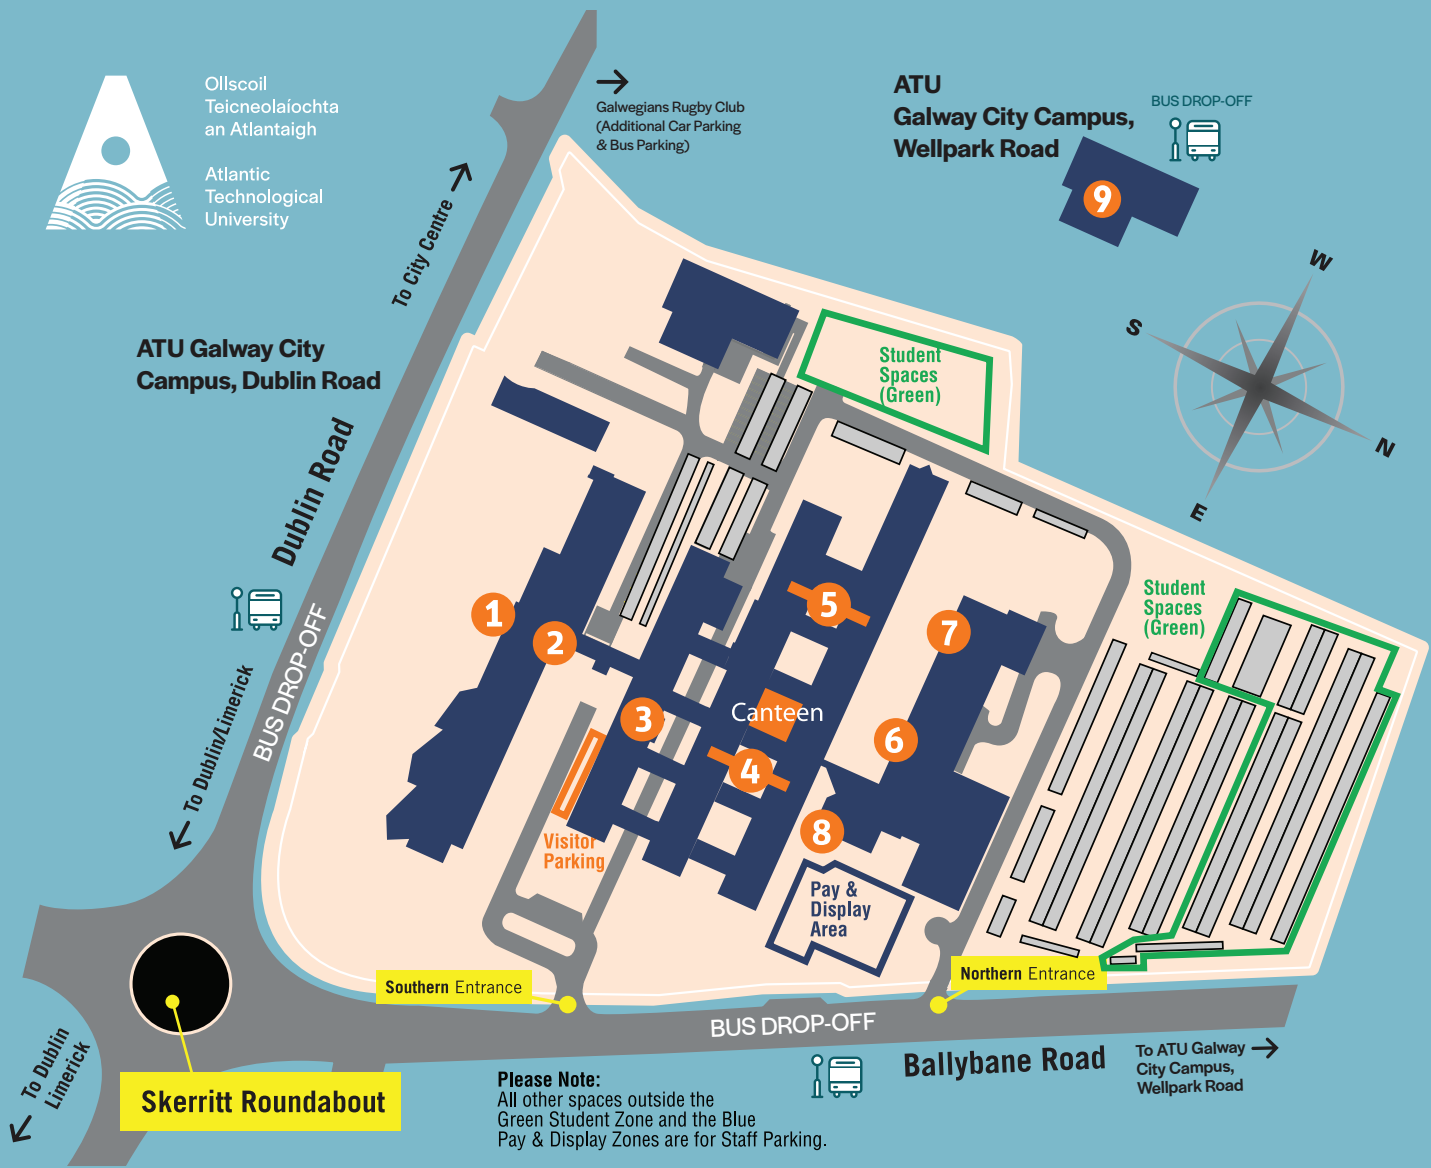

Ollscoil
Teicneolaíochta
an Atlántaigh

Atlantic
Technological
University

→
Galwegians Rugby Club
(Additional Car Parking
& Bus Parking)

ATU
Galway City Campus,
Wellpark Road

BUS DROP-OFF

Skerritt Roundabout

Please Note:
All other spaces outside the
Green Student Zone and the Blue
Pay & Display Zones are for Staff Parking.

- | | | |
|---|--|---|
| 1 Southern Reception (Ground Level) | 4 School of Science & Computing | 7 School of Engineering
(Dept. of Building & Civil) |
| 2 Southern Reception (Level One) | 5 Galway International Hotel School | 8 Northern Reception |
| 3 School of Engineering
(Dept. of Electronics, Dept. of Mechanical) | 6 School of Business | 9 ATU Galway City Campus, Wellpark Road |

WHAT PUBLIC TRANSPORT CONNECTIONS ARE AVAILABLE?

For all the latest transport information, check out Transport for Ireland:
<https://www.journeyplanner.transportforireland.ie>
There are also a number of private bus operators providing daily and weekly services to ATU Galway City Campus, Dublin Road. The Students' Union will have details of all the transport providers: support@atussu.ie

PARKING

For details on where to park and details of our permit system, check out: <https://www.atu.ie/galwayparking>

PARKING

All students visiting the campus by private bus can be dropped at the southern entrance gate at the bus drop-off on the Ballybane Road or at the bus drop-off on the Dublin Road. All buses transporting students to ATU Galway City Campus, Dublin Road events can park in Galwegians Rugby Club.